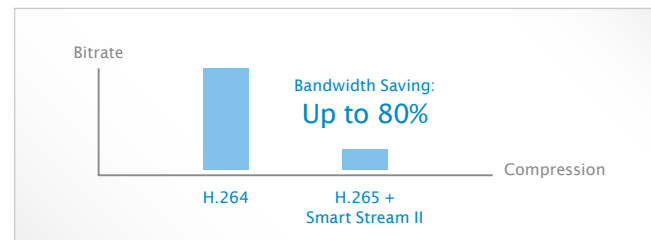

FE9182-H

FE9382-EHV

Fisheye Network Camera

H.265 · 5MP · 360° Surround View · WDR Pro · 360° 20M IR ·
Smart Stream II · IP66 · IK10 · EN50155

VIVOTEK's FE9182-H and FE9382-EHV are two unique H.265 fisheye fixed dome network cameras, both featuring a detailed 5-Megapixel CMOS sensor that produces superb image clarity. By employing H.265 compression technology and VIVOTEK's Smart Stream II technology, these cameras can reduce both bandwidth and storage consumption by up to 80%* while retaining the highest standard of image quality.

* Depending on scene being monitored.

Key Features

- H.265 Compression Technology
- 5-Megapixel CMOS Sensor
- 30 fps @ 1920x1920
- 1.47 mm Fisheye Lens for 180° Panoramic View and 360° Surround View
- Removable IR-cut Filter for Day & Night Function
- Built-in IR illuminators, effective up to 20 meters
- WDR Pro for Unparalleled Visibility in High Contrast Environments
- Smart Stream II to Optimize Bandwidth Efficiency
- EN50155 Compliance for Professional Mobile Surveillance (FE9382-EHV)
- Vandal-proof IK10-rated and Weather-proof IP66-rated Housing (FE9382-EHV)
- ePTZ for Data Efficiency
- Built-in 802.3at Compliant PoE
- Support Client Side Dewarping
- Pixel Calculator for Image Clarity Measurement
- Defog