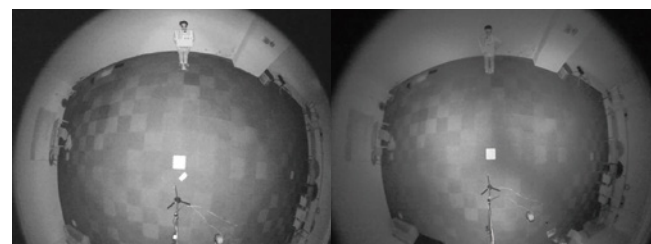

IR with High Uniformity

IR with Low Uniformity